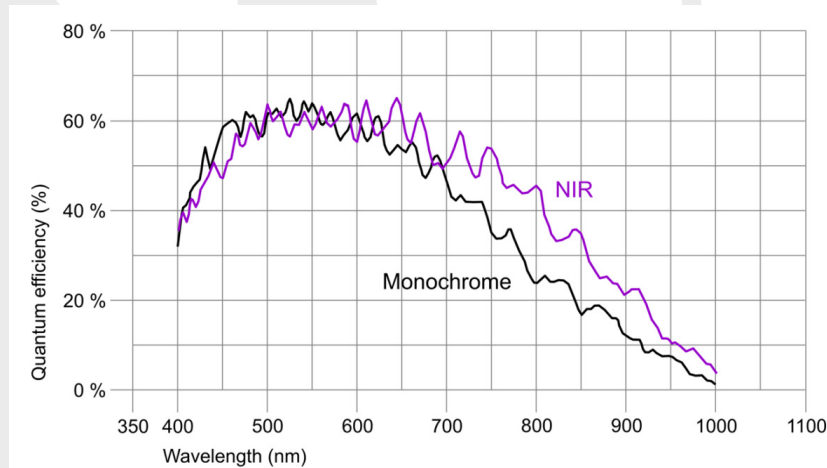

ILA.PIV.µEye CMOS Camera

General

power supply	USB Power Delivery, 5-15 V
power consumption	1.8 W - 3.1 W
weight	115 g
operating temp.	+10 °C .. +40 °C
operating humidity	20% .. 80% (non-condensing)
storage temp range	-20 °C .. +60 °C
optical interface	C-mount*
CE / FCC certified	yes
* Other mounts available upon request	

Camera

Exposure / shutter time	0.038 ms - 500 ms
interframing time	as low as 200 µs
dynamic range A/D	12 bit
pixel scan rate	38 MHz – 344 MHz
Frame rates:	
- Free run modus	80 fps
- Triggered	80 fps
- Maximum	80 fps
trigger input signals	frame or sequence trigger
trigger output signals	exposure, busy
data interface	USB Type-C, screwable

Image Sensor

type of sensor	CMOS Mono
image sensor	CMV4000-3E5M
Readout mode	Progressive Scan
resolution (h x v)	2048 x 2048 pixel
pixel size (h x v)	5.5 µm x 5.5 µm
sensor size	11.264 mm x 11.264 mm
diagonal	15.93 mm (1/1")
shutter modes	Global shutter
quantum efficiency	>60% @ peak
spectral range	400 nm .. 1000 nm
Gain	4x
AOI horizontal	Max. frame rate
AOI vertical	Increased frame rate
AOI image width. / step	16/4
AOI image height / step	2/2
AOI pos. grid (hor./vert.)	2/2

Quantum efficiency [%]

Datasheet
June 2024

ILA_5150 GmbH
Rotter Bruch 26A
52068 Aachen - Germany
Fon +49(0)241 95789-814
info@ila5150.de, www.ila5150.de

ila5150
GmbH