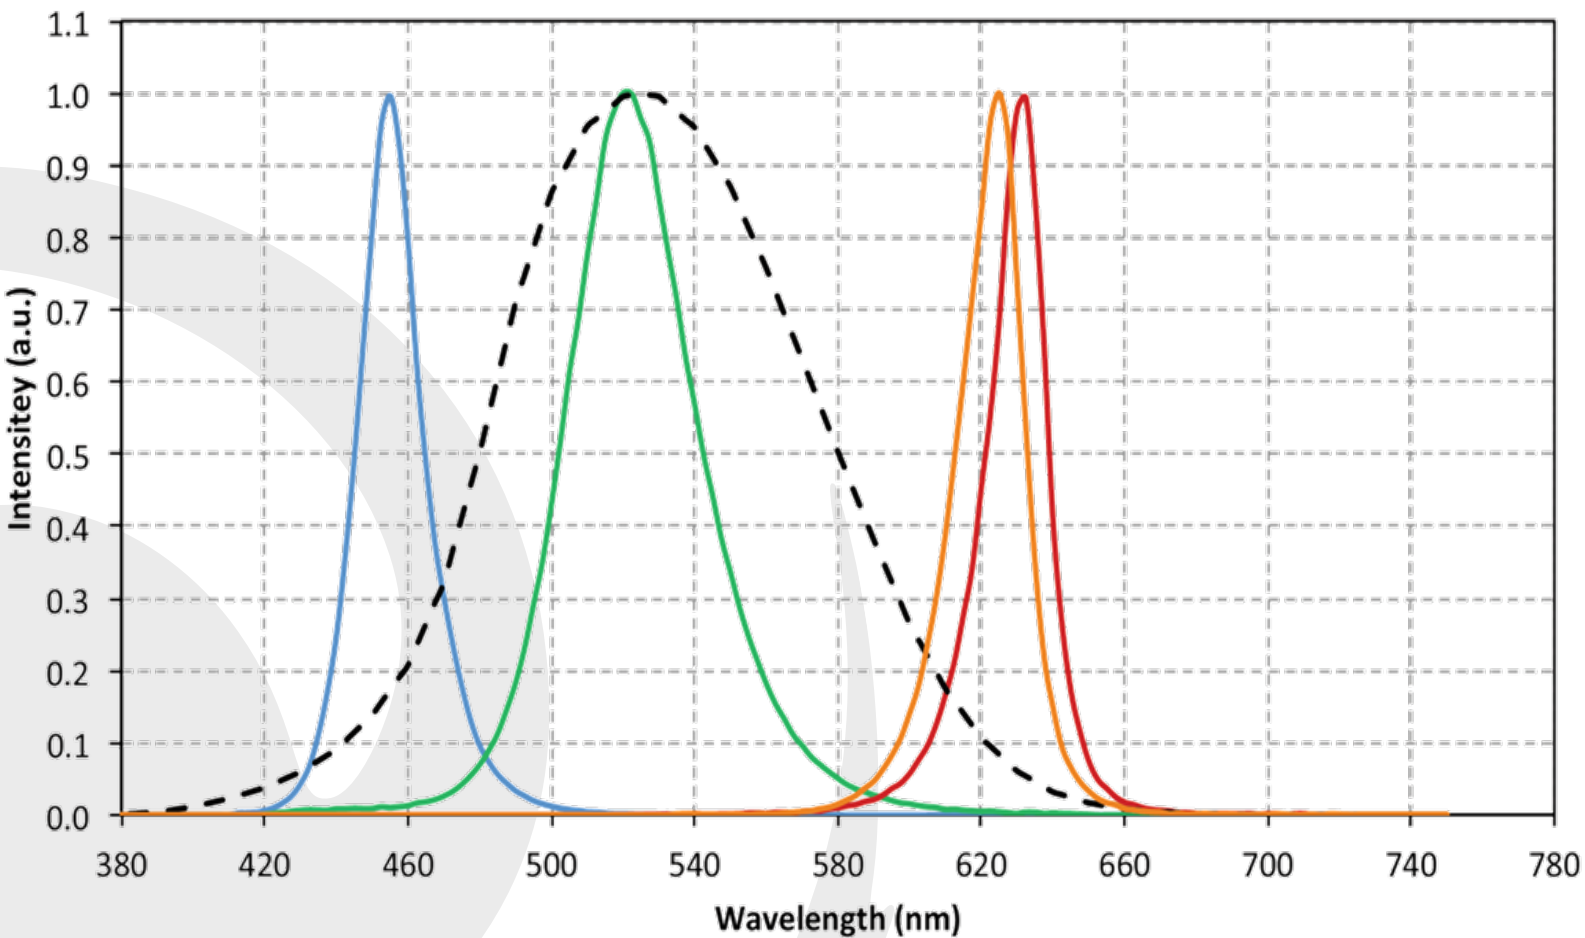

LED Spectrum

Blue – Green – Red

Typical Spectral Distribution

Data Sheet
June 2024

ILA_5150 GmbH
Rotter Bruch 26a
52068 Aachen - Germany
Fon +49(0)241 95789-814
info@ila5150.de, www.ila5150.de

ila5150
GmbH

LED Spectrum

UV LED – 400nm

Typical Spectrum⁹

Data Sheet
June 2024

ILA_5150 GmbH
Rotter Bruch 26a
52068 Aachen - Germany
Fon +49(0)241 95789-814
info@ila5150.de, www.ila5150.de

ila5150
GmbH

LED Spectrum

White LED