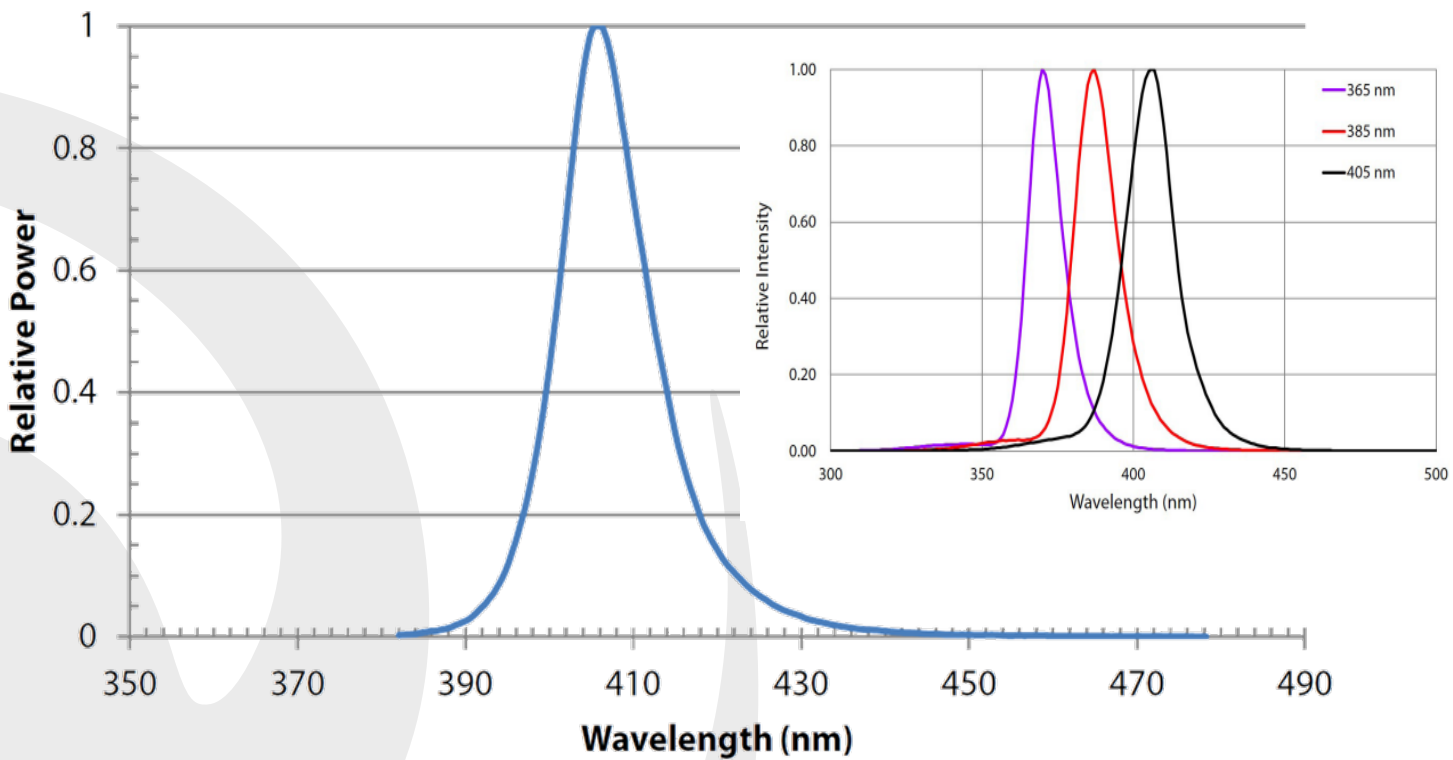

LED Spectrum

UV LED – 400nm

Typical Spectrum⁹

Data Sheet
June 2024

ILA_5150 GmbH
Rotter Bruch 26a
52068 Aachen - Germany
Fon +49(0)241 95789-814
info@ila5150.de, www.ila5150.de

ila5150
GmbH