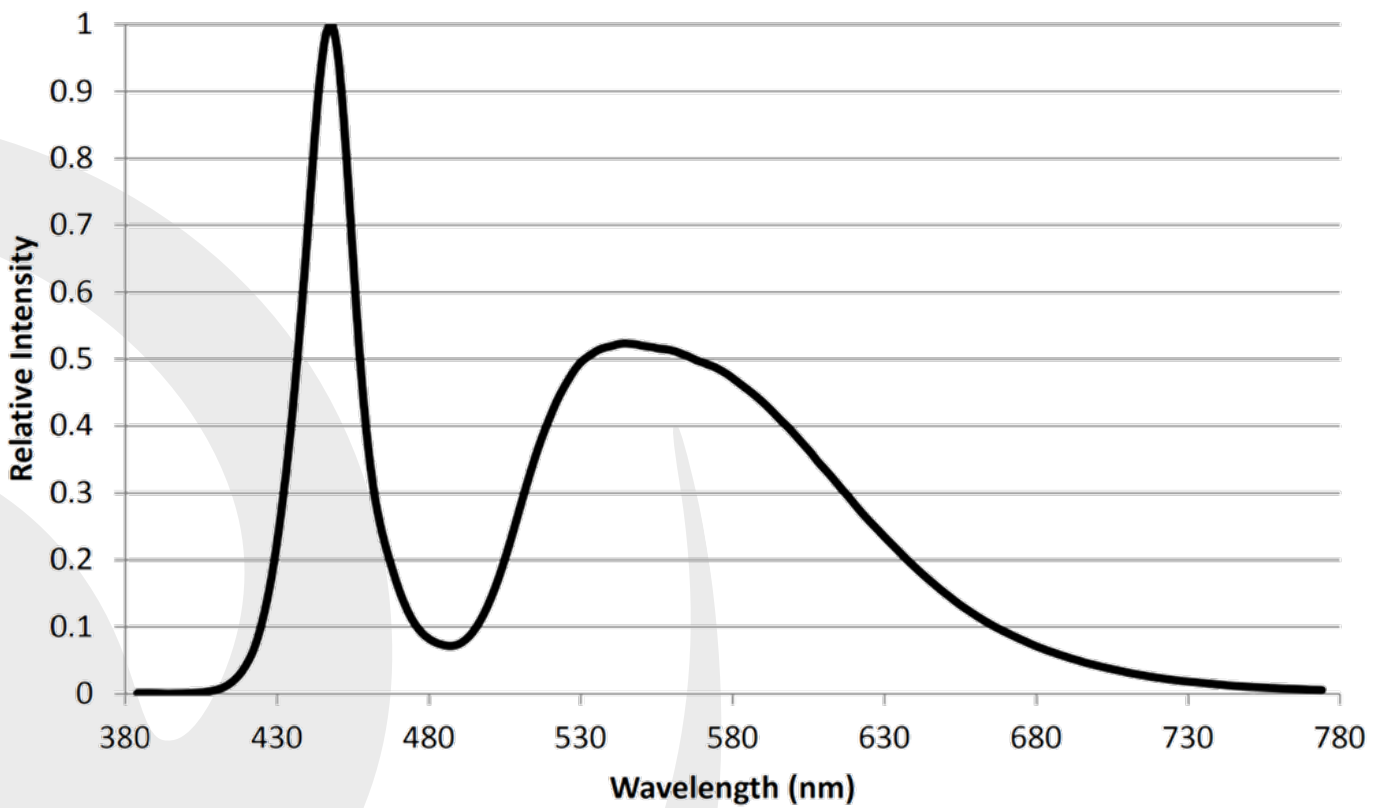

LED Spectrum

UV LED – 400nm

Typical Spectrum⁹

Data Sheet
June 2024

ILA_5150 GmbH
Rotter Bruch 26a
52068 Aachen - Germany
Fon +49(0)241 95789-814
info@ila5150.de, www.ila5150.de

ila5150
GmbH

LED Spectrum

White LED